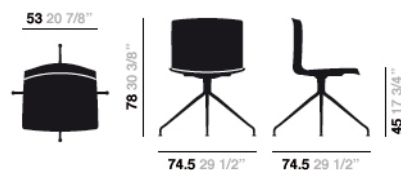

Catifa 53 - Trestle swivel Wood

Art. #0243

Base Finish

Chrome finish steel

Material: Wood

LG00020

Dimensions

* Files CAD 2D - 3D available for download at www.arper.it

Accessories

No accessory selected

Image may not match specified finishes and colors

Certifications

Fire Retardant Test

Shipment Details

4 = 2  -Kg 34,18 / m³ 0,38
1 = 2  -Kg 11,32 / m³ 0,282

arper