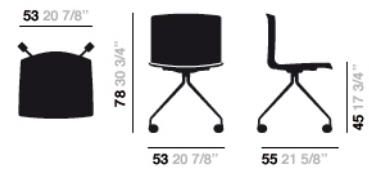

Catifa 53 - Trestle fixed Wood

Art. #0245

Base Finish

Chrome finish steel

Material: Wood

LG00020

Dimensions

* Files CAD 2D - 3D available for download at www.arper.it