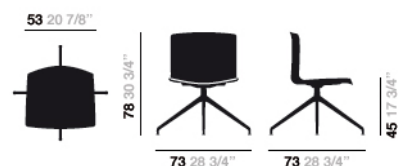

Catifa 53 - Trestle swivel Polypropylene

Art. #2054

Base Finish

Shiny aluminium

Material: Polypropylene one color

PO00101

Dimensions

* Files CAD 2D - 3D available for download at www.arper.it