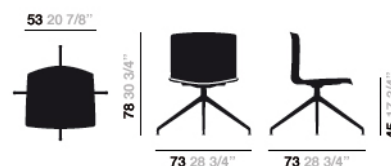

Catifa 53 - Trestle swivel Upholstery

Art. #2060

Base Finish

Shiny aluminium

Material: Cava 3, Fabric

CA00124

Dimensions

* Files CAD 2D - 3D available for download at www.arper.it