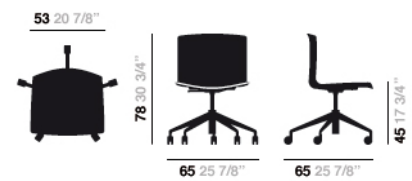

Catifa 53 - 5 ways swivel Front-face upholstery

Art. #2048 - 3107

Base Finish

Shiny aluminium

Material: Cava 3, Fabric

CA00124

Dimensions

* Files CAD 2D - 3D available for download at www.arper.it