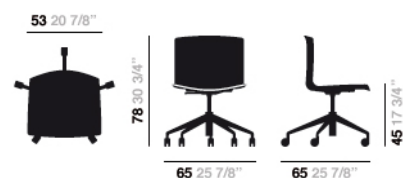

Dimensions

* Files CAD 2D - 3D available for download at www.arper.it

Accessories

No accessory selected

arper

Image may not match specified finishes and colors

Certifications

Resistance Test

EN 1728/2000 - EN 15373:2007 06.02.01 3°
EN 1728/2000 - EN 15373:2007 06.15.00 3°
EN 1728/2000 - EN 15373:2007 06.02.02 3°
EN 1728/2000 - EN 15373:2007 06.08.00 3°
EN 1728/2000 - EN 15373:2007 06.07.00 3°

Fire Retardant Test

Shipment Details

1 = 2 -Kg 14,1 / m³ 0,341
4 = 5 -Kg 53 / m³ 1,048

F +39 0422 791800

T +39 0422 7918

www.arper.com

Contact us for more information at sales@arper.com