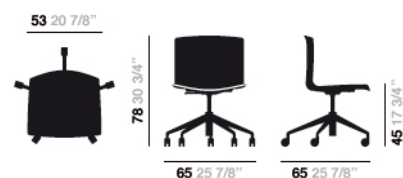

Dimensions

* Files CAD 2D - 3D available for download at www.arper.it

Accessories

No accessory selected

Image may not match specified finishes and colors

Certifications

Fire Retardant Test

Shipment Details

4 = 5 -Kg 48,8 / m³ 1
1 = 2 -Kg 13,22 / m³ 0,334

arper

F +39 0422 791800

T +39 0422 7918

www.arper.com

Contact us for more information at sales@arper.com