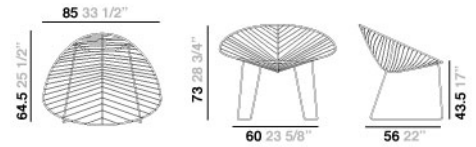

Leaf - Sled lounge Steel

Art. #1803

Finish

White plus-lacquered

Dimensions

* Files CAD 2D - 3D available for download at www.arper.it

Accessories

No accessory selected