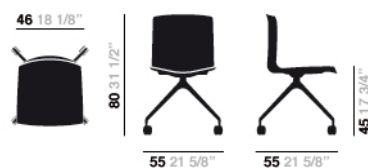

Catifa 46 - Trestle fixed Front-face upholstery

Art. #0372

Base Finish

Shiny aluminium

Material: Polypropylene one color

PO00101

Dimensions

* Files CAD 2D - 3D available for download at www.arper.it

Accessories

No accessory selected

Image may not match specified finishes and colors

Certifications

Fire Retardant Test

Shipment Details

1  = 2  -Kg 12,9 / m³ 0,28
4  = 2  -Kg 38,24 / m³ 0,404

arper