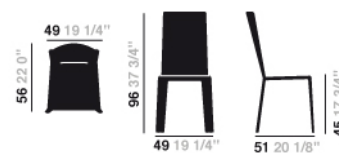

Norma - H 96

Hard leather

Art. #1703 - 1706

Base Finish

Chrome finish steel

Material: Hard leather grade 1

CU00033

Dimensions