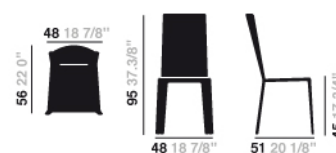

Norma - H 96 Upholstery

Art. #1710

Base Finish

Chrome finish steel

Material: Cava 3, Fabric

CA00124

Dimensions

* Files CAD 2D - 3D available for download at www.arper.it