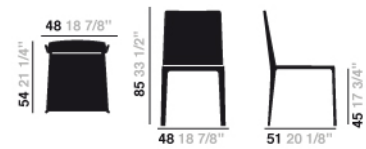

Norma - H 85 stackable Upholstery

Art. #1709

Base Finish

Chrome finish steel

Material: Cava 3, Fabric

CA00124

Dimensions

* Files CAD 2D - 3D available for download at www.arper.it