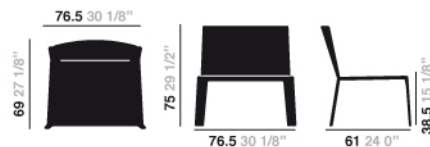

Norma - Lounge Hard leather

Art. #1717 - 1718

Base Finish

Material: Hard leather grade 1

CU00033

Dimensions

* Files CAD 2D - 3D available for download at www.arper.it

Accessories