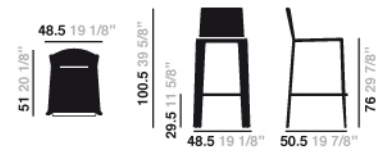

Norma - Bar stool

Hard leather

Art. #1713 - 1715

Base Finish

Material: Hard leather grade 1

CU00033

Dimensions

* Files CAD 2D - 3D available for download at www.arper.it