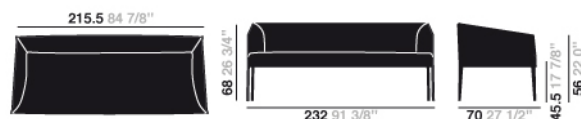

Saari - 3 seats Upholstery

Art. #2713

Image may not match specified finishes and colors

Base Finish

Chrome finish steel

Material: Cava 3, Fabric

CA00124

Dimensions