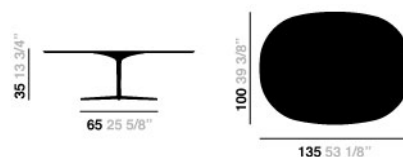

Eolo - H 35

Base shape: 4 ways, Top shape: Ellipse

Art. #0790 Base cm 92x92, Top Mdf MD cm 135x100

Base Finish

White plus-lacquered

Top finish

M02

Dimensions