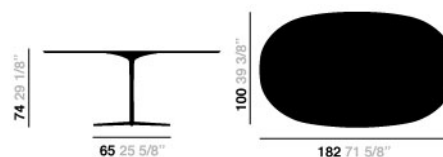

Eolo - H 74

Base shape: 4 ways, Top shape: Ellipse

Art. #0781 Base cm 92x92, Top Mdf MD cm 182x100

Base Finish

White plus-lacquered

Top finish

M02

Dimensions