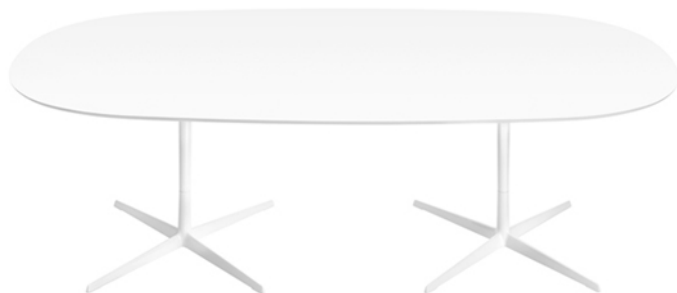

Eolo - H 74

Base shape: Double 4 ways, Top shape: Ellipse

Art. #0785 Base cm 92x92, Top Mdf MD cm 300x131

Base Finish

White plus-lacquered

Top finish

M02

Dimensions