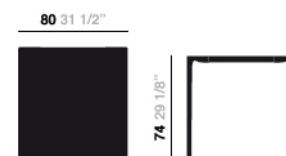

Nuur

Base shape: 4 leg frame, Top shape: Square

Art. #0800 Top cm 80x80

Base Finish

Shiny aluminium

Top finish

LM3

Dimensions