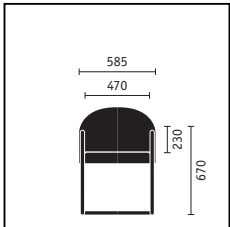

Medium-height swivel chair	High swivel chair	Cantilever chair
Seat mechanism			
“Similar” mechanism	■	■	
Backrest technical features			
Adjustable backrest pressure	■	■	
Height-adjustable lumbar support	■	■	
Seat height adjustment			
Sedo-Lift mechanism	■	■	
Frame versions			
Aluminium base, powder-coated in white aluminium	■	■	
Aluminium base, powder-coated in black	□	□	
Polished aluminium base	□	□	
Steel frame, chromed			□
Steel frame, powder-coated in white aluminium			■
Steel frame, powder-coated in black			□
Model colour (mechanism and plastic parts)			
Black	■	■	■
Armrests			
Integrated armrests with leather finish	■	■	
Integrated armrests			■
Features			
Black leather head pillow		■	
Head pillow in contrasting shade of leather		□	
Head pillow in same fabric as the backrest		□	
Two-tone upholstery	□	□	□
Hard castors for soft floors	■	■	
Soft castors for hard floors	□	□	
Felt glides			□
Plastic glides			□

■ standard
□ optional