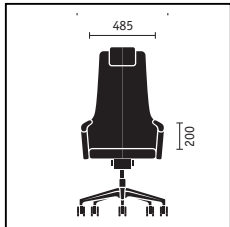

Medium-height swivel chair	High swivel chair	Cantilever chair
Seat mechanism			
“Similar” mechanism	■	■	
Backrest technical features			
Adjustable backrest pressure	■	■	
Height-adjustable lumbar support	■	■	
Seat height adjustment			
Sedo-Lift mechanism	■	■	
Frame versions			
Aluminium base, powder-coated in white aluminium	■	■	
Aluminium base, powder-coated in black	□	□	
Polished aluminium base	□	□	
Steel frame, chromed			□
Steel frame, powder-coated in white aluminium			■
Steel frame, powder-coated in black			□
Model colour (mechanism and plastic parts)			
Black	■	■	■
Armrests			
Integrated armrests with leather finish	■	■	
Integrated armrests			■
Features			
Black leather head pillow		■	
Head pillow in contrasting shade of leather		□	
Head pillow in same fabric as the backrest		□	
Two-tone upholstery	□	□	□
Hard castors for soft floors	■	■	
Soft castors for hard floors	□	□	
Felt glides			□
Plastic glides			□

■ standard
□ optional