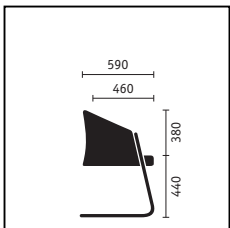

Medium-height swivel chair	High swivel chair	Cantilever chair
Seat mechanism			
“Similar” mechanism	■	■	
Backrest technical features			
Adjustable backrest pressure	■	■	
Height-adjustable lumbar support	■	■	
Seat height adjustment			
Sedo-Lift mechanism	■	■	
Frame versions			
Aluminium base, powder-coated in white aluminium	■	■	
Aluminium base, powder-coated in black	□	□	
Polished aluminium base	□	□	
Steel frame, chromed			□
Steel frame, powder-coated in white aluminium			■
Steel frame, powder-coated in black			□
Model colour (mechanism and plastic parts)			
Black	■	■	■
Armrests			
Integrated armrests with leather finish	■	■	
Integrated armrests			■
Features			
Black leather head pillow		■	
Head pillow in contrasting shade of leather		□	
Head pillow in same fabric as the backrest		□	
Two-tone upholstery	□	□	□
Hard castors for soft floors	■	■	
Soft castors for hard floors	□	□	
Felt glides			□
Plastic glides			□

■ standard
□ optional