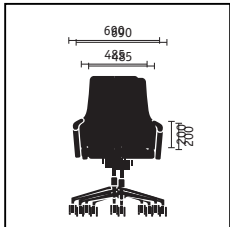

Medium-height swivel chair	High swivel chair	Cantilever chair
Seat mechanism			
“Similar” mechanism	■	■	
Backrest technical features			
Adjustable backrest pressure	■	■	
Height-adjustable lumbar support	■	■	
Seat height adjustment			
Sedo-Lift mechanism	■	■	
Frame versions			
Aluminium base, powder-coated in white aluminium	■	■	
Aluminium base, powder-coated in black	□	□	
Polished aluminium base	□	□	
Steel frame, chromed			□
Steel frame, powder-coated in white aluminium			■
Steel frame, powder-coated in black			□
Model colour (mechanism and plastic parts)			
Black	■	■	■
Armrests			
Integrated armrests with leather finish	■	■	
Integrated armrests			■
Features			
Black leather head pillow		■	
Head pillow in contrasting shade of leather		□	
Head pillow in same fabric as the backrest		□	
Two-tone upholstery	□	□	□
Hard castors for soft floors	■	■	
Soft castors for hard floors	□	□	
Felt glides			□
Plastic glides			□

■ standard
□ optional