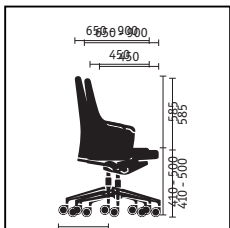

Medium-height swivel chair	High swivel chair	Cantilever chair
Seat mechanism			
“Similar” mechanism	■	■	
Backrest technical features			
Adjustable backrest pressure	■	■	
Height-adjustable lumbar support	■	■	
Seat height adjustment			
Sedo-Lift mechanism	■	■	
Frame versions			
Aluminium base, powder-coated in white aluminium	■	■	
Aluminium base, powder-coated in black	□	□	
Polished aluminium base	□	□	
Steel frame, chromed			□
Steel frame, powder-coated in white aluminium			■
Steel frame, powder-coated in black			□
Model colour (mechanism and plastic parts)			
Black	■	■	■
Armrests			
Integrated armrests with leather finish	■	■	
Integrated armrests			■
Features			
Black leather head pillow		■	
Head pillow in contrasting shade of leather		□	
Head pillow in same fabric as the backrest		□	
Two-tone upholstery	□	□	□
Hard castors for soft floors	■	■	
Soft castors for hard floors	□	□	
Felt glides			□
Plastic glides			□

■ standard
□ optional