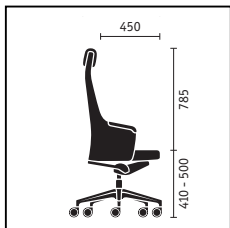

Medium-height swivel chair	High swivel chair	Cantilever chair
Seat mechanism			
“Similar” mechanism	■	■	
Backrest technical features			
Adjustable backrest pressure	■	■	
Height-adjustable lumbar support	■	■	
Seat height adjustment			
Sedo-Lift mechanism	■	■	
Frame versions			
Aluminium base, powder-coated in white aluminium	■	■	
Aluminium base, powder-coated in black	□	□	
Polished aluminium base	□	□	
Steel frame, chromed			□
Steel frame, powder-coated in white aluminium			■
Steel frame, powder-coated in black			□
Model colour (mechanism and plastic parts)			
Black	■	■	■
Armrests			
Integrated armrests with leather finish	■	■	
Integrated armrests			■
Features			
Black leather head pillow		■	
Head pillow in contrasting shade of leather		□	
Head pillow in same fabric as the backrest		□	
Two-tone upholstery	□	□	□
Hard castors for soft floors	■	■	
Soft castors for hard floors	□	□	
Felt glides			□
Plastic glides			□

■ standard
□ optional