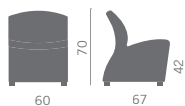

Poltroncina per zone attesa, con scocca unica in acciaio e poliuretano ignifugo, sfoderabile e agganciabile.

Lounge chair for waiting areas with polyurethane and steel single shell, with a removable cover and equipped by a linking device.

Chauffeuse pour salle attente avec structure en acier et polyuréthane injecté à froid non-feu, déhoussable, équipée d'un système d'accrochage.

Polstersessel mit abnehmbarem Stoffbezug ideal für Wartearea, mit Monoschale aus Stahl und feuerhemmendem Polyurethanschaum.

Butaca desenfundable y enganchable para areas de espera con carcasa en acero y poliuretano ignifugo.

Sfoderabile
Removable cover