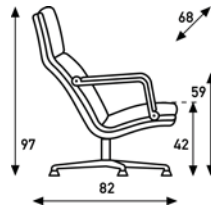

F 154 - F 156 Geoffrey Harcourt RDI 1985

F 154:
chair
5-legged

F 156:
chair
disc

upholstery category ① ② ③ ④

Comment

F154; Base and arms; polished aluminium.
F156; Base and arms; indicate coating colour.
(coating colour P08 not available.)
Arms with armcap upholstered as cradle.
Leather version no surcharge for arms in
leather.

options: armrests Elmo soft leather

meterage	245 per chair	245cm per chair
weight	19kg	19kg
packing	0.63m3	0.63m3