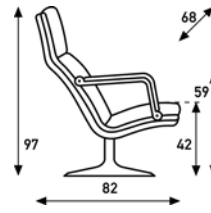

F 154 - F 156 Geoffrey Harcourt RDI 1985

F 154:
chair
5-legged

F 156:
chair
disc

upholstery category ① ② ③ ④

Comment

F154; Base and arms; polished aluminium.
F156; Base and arms; indicate coating colour.
(coating colour P08 not available.)
Arms with armcap upholstered as cradle.
Leather version no surcharge for arms in
leather.

options: armrests Elmo soft leather

meterage	245 per chair	245cm per chair
weight	19kg	19kg
packing	0.63m3	0.63m3