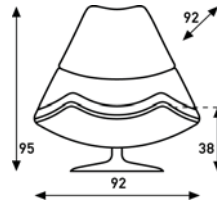

## F 510 - F 511 - P 510 Geoffrey Harcourt RDI 1967

**F 511:**  
chair  
low

**F 510:**  
chair  
high

**P 510:**  
footstool

upholstery category ① ② ③ ④

**Comment**

Thick upholstery.  
Indicate finish base coating colour.  
(coating colour P08 not available.)

meterage	320cm	365cm	100cm
weight	21kg	27kg	10kg
packing	0.33m3	0.33m3	0.28m3

meterage	280cm	330cm	140cm
weight	25kg	29kg	10kg
packing	0.66m3	0.68m3	0.28m3