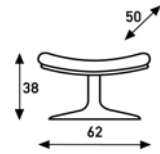

## F 510 - F 511 - P 510 Geoffrey Harcourt RDI 1967

**F 511:**  
chair  
low

**F 510:**  
chair  
high

**P 510:**  
footstool

upholstery category ① ② ③ ④

**Comment**

Thick upholstery.  
Indicate finish base coating colour.  
(coating colour P08 not available.)

meterage	320cm	365cm	100cm
weight	21kg	27kg	10kg
packing	0.33m3	0.33m3	0.28m3

## F 584 - F 585 - P 585 Geoffrey Harcourt RDI 1985

**F 584:**  
chair  
low

**F 585:**  
chair  
high

**P 585:**  
footstool

upholstery category ① ② ③ ④

**Comment**

Upholstery with profile.  
Indicate finish base coating colour.  
(coating colour P08 not available.)

meterage	280cm	330cm	140cm
weight	25kg	29kg	10kg
packing	0.66m3	0.68m3	0.28m3