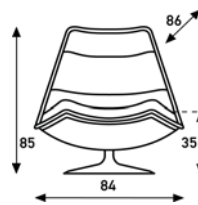

F 584 - F 585 - P 585 Geoffrey Harcourt RDI 1985

F 584:
chair
low