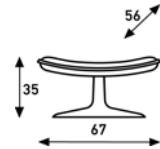

## F 510 - F 511 - P 510 Geoffrey Harcourt RDI 1967

**F 511:**  
chair  
low

**F 510:**  
chair  
high

**P 510:**  
footstool

upholstery category ① ② ③ ④

**Comment**

Thick upholstery.  
Indicate finish base coating colour.  
(coating colour P08 not available.)

meterage	320cm	365cm	100cm
weight	21kg	27kg	10kg
packing	0.33m3	0.33m3	0.28m3

## F 584 - F 585 - P 585 Geoffrey Harcourt RDI 1985

**F 584:**  
chair  
low

**F 585:**  
chair  
high

**P 585:**  
footstool

upholstery category ① ② ③ ④

**Comment**

Upholstery with profile.  
Indicate finish base coating colour.  
(coating colour P08 not available.)

meterage	280cm	330cm	140cm
weight	25kg	29kg	10kg
packing	0.66m3	0.68m3	0.28m3