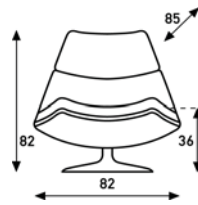

## F 510 - F 511 - P 510 Geoffrey Harcourt RDI 1967

**F 511:**  
chair  
low

**F 510:**  
chair  
high

**P 510:**  
footstool

upholstery category ① ② ③ ④

**Comment**

Thick upholstery.  
Indicate finish base coating colour.  
(coating colour P08 not available.)

meterage	320cm	365cm	100cm
weight	21kg	27kg	10kg
packing	0.33m3	0.33m3	0.28m3

meterage	280cm	330cm	140cm
weight	25kg	29kg	10kg
packing	0.66m3	0.68m3	0.28m3