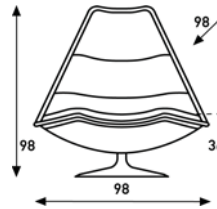

F 585:
chair
high