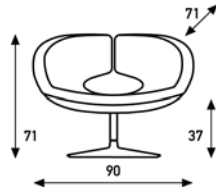

Apollo Patrick Norguet 2002

chair

upholstery category **2** **3** **4**

Comment

Disk aluminium polished. Tube in chrome.
Swiveling 180°.

meterage	275cm per chair
weight	40kg
packing	0.94m3