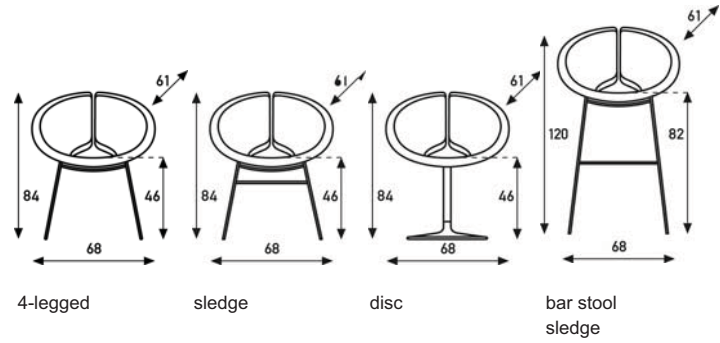

Little Apollo Patrick Norguet 2004

upholstery category 2 3 4				
Comment Base sledge and 4-legged chromium. Disk aluminium polished. Tube in chrome. 2010 version; dimensions adapted.	options:	gliders for sledge base		
meterage	138cm	138cm	138cm	138cm
weight	7kg	7kg	8kg	11,5kg
packing	0.35m3	0.35m3	0.35m3	0.50m3