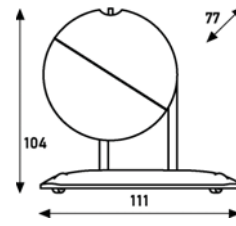

Globus Michiel van der Kley 2007

Globus
flexible workstation

Globit
without hardware
and other options

Globot
without hardware
and other options

upholstery category ② ③ ④			
Comment Baydur shell, white lacquered . Aluminium casted base powder coated in aluminium structure. When closed Globus can be removable. Table top 90 degrees. Dimension table top 49,5x70,5 cm. Seating depth 49 cm, seating width 46 cm.			
meterage	110cm	110cm	110cm
weight	96kg		
packing	0,88m3	0,88m3	0,88m3