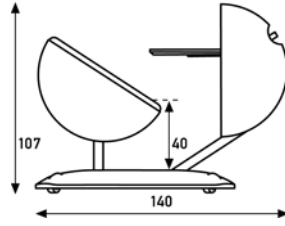

Globus Michiel van der Kley 2007

Globus
flexible workstation

Globit
without hardware
and other options

Globot
without hardware
and other options

upholstery category ② ③ ④			
Comment Baydur shell, white lacquered . Aluminium casted base powder coated in aluminium structure. When closed Globus can be removable. Table top 90 degrees. Dimension table top 49,5x70,5 cm. Seating depth 49 cm, seating width 46 cm.			
meterage	110cm	110cm	110cm
weight	96kg		
packing	0,88m3	0,88m3	0,88m3