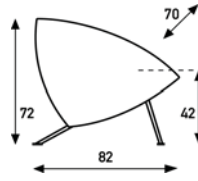

Hanna René Holten 2001

chair

upholstery category ① ② ③ ④

Comment

Finish base; indicate chromium or chromium pearl.

meterage 330cm per chair
weight 15kg
packing 0.64m3