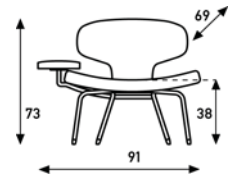

Libel René Holten 2000

chair
without arm/table

chair
with arm left (when seated)

chair
with arm right (when seated)

upholstery category 2 3 4

Comment

Finish base chrome.

options: row connection

meterage	195cm	255cm	255cm
weight	15kg	15kg	15kg
packing	0.61m3	0.61m3	0.61m3

chair
with table left (when seated)

chair
with table right (when seated)

upholstery category 2 3 4

Comment

Table top in clear glass or compact plate with a top in a standard veneer.

Finish base chrome.

options: row connection
tabletop glass
tabletop veneer

meterage	195cm	195cm
weight	15kg	15kg
packing	0.61m3	0.61m3