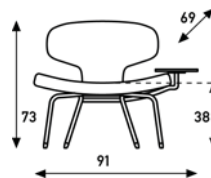

Libel René Holten 2000

chair
without arm/table

chair
with arm left (when seated)

chair
with arm right (when seated)

upholstery category 2 3 4

Comment

Finish base chrome.

options: row connection

meterage	195cm	255cm	255cm
weight	15kg	15kg	15kg
packing	0.61m3	0.61m3	0.61m3

chair
with table left (when seated)

chair
with table right (when seated)

upholstery category 2 3 4

Comment

Table top in clear glass or compact plate with a top in a standard veneer.

Finish base chrome.

options: row connection
tabletop glass
tabletop veneer

meterage	195cm	195cm
weight	15kg	15kg
packing	0.61m3	0.61m3