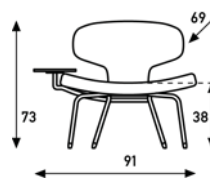

Libel René Holten 2000

chair
without arm/table

chair
with arm left (when seated)

chair
with arm right (when seated)

upholstery category 2 3 4

Comment

Finish base chrome.

options: row connection

meterage	195cm	255cm	255cm
weight	15kg	15kg	15kg
packing	0.61m3	0.61m3	0.61m3

chair
with table left (when seated)

chair
with table right (when seated)

upholstery category 2 3 4

Comment

Table top in clear glass or compact plate with a top in a standard veneer.

Finish base chrome.

options: row connection
tabletop glass
tabletop veneer

meterage	195cm	195cm
weight	15kg	15kg
packing	0.61m3	0.61m3