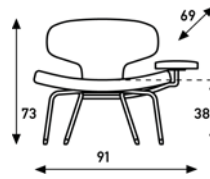

Libel René Holten 2000

chair
without arm/table

chair
with arm left (when seated)

chair
with arm right (when seated)

upholstery category 2 3 4

Comment

Finish base chrome.

options: row connection

meterage	195cm	255cm	255cm
weight	15kg	15kg	15kg
packing	0.61m3	0.61m3	0.61m3

chair
with table left (when seated)

chair
with table right (when seated)

upholstery category 2 3 4

Comment

Table top in clear glass or compact plate with a top in a standard veneer.

Finish base chrome.

options: row connection
tabletop glass
tabletop veneer

meterage	195cm	195cm
weight	15kg	15kg
packing	0.61m3	0.61m3