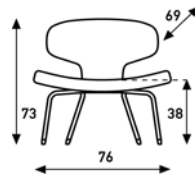

Libel René Holten 2000

chair
without arm/table

chair
with arm left (when seated)

chair
with arm right (when seated)

upholstery category 2 3 4

Comment

Finish base chrome.

options: row connection

meterage	195cm	255cm	255cm
weight	15kg	15kg	15kg
packing	0.61m3	0.61m3	0.61m3

chair
with table left (when seated)

chair
with table right (when seated)

upholstery category 2 3 4

Comment

Table top in clear glass or compact plate with a top in a standard veneer.

Finish base chrome.

options: row connection
tabletop glass
tabletop veneer

meterage	195cm	195cm
weight	15kg	15kg
packing	0.61m3	0.61m3