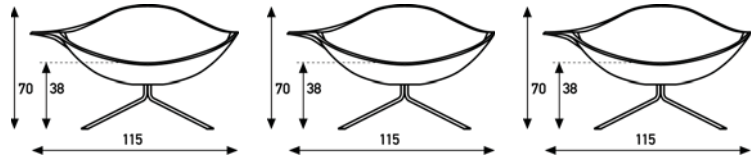

Low Lotus René Holten 2008

chair

chair
upholstered seat

chair
inside upholstered

upholstery category ① ② ③			
Comment Bucket seat Crystal Plant white. Base in polished stainless steel. Upholstery only in tweed fabrics. Please contact our export department for the possibilities.	meterage	65cm	135cm
	weight	32,5kg	32,5kg
	packing	0,64m3	0,64m3