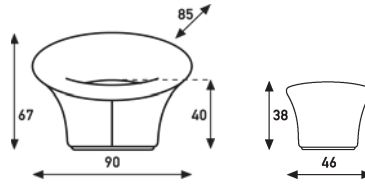

Mushroom Pierre Paulin 1960

F 560:
chair

P 560:
footstool

upholstery category 3		
meterage	330cm	120cm
weight	22kg	5kg
packing	0.51m ³	0.08m ³