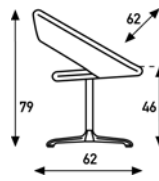

Nina René Holten 2000

★ Deliver from stock
(in specific fabric and colour)

Nina:
4-legged

Nina C:
4-legged
not swiveling

Nina C:
4-legged
swiveling with return
mechanism

Nina D:
5-legged
height adjustable
chair

upholstery category 2 3 4					
Comment Nina; base chromium. Nina C; base aluminium polished. Tube chromium. Nina D; base polished aluminium.	options:	felt gliders 4-legged			
	meterage	155cm per chair	155cm per chair	155cm per chair	155cm per chair
	weight	10kg	10kg	10kg	12.5kg
	packing	0.39m3	0.39m3	0.39m3	0.39m3
* Stock		Interglobe Wool - 07 / 47 / 63014 (fabric group B)			

Nina B:
bar stool 60cm high
disc
swiveling with return
mechanism

Nina B:
bar stool 80cm high
disc
swiveling with return
mechanism

upholstery category 2 3 4				
Comment Nina B; base aluminium polished. Tube chromium.	meterage	155cm per chair	155cm per chair	
	weight	20.5kg	20.5kg	
	packing	0.42m3	0.42m3	