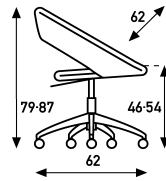

Nina René Holten 2000

★ Deliver from stock
(in specific fabric and colour)

Nina:
4-legged

Nina C:
4-legged
not swiveling

Nina C:
4-legged
swiveling with return
mechanism

Nina D:
5-legged
height adjustable
chair

upholstery category 2 3 4					
Comment Nina; base chromium. Nina C; base aluminium polished. Tube chromium. Nina D; base polished aluminium.	options:	felt gliders 4-legged			
	meterage	155cm per chair	155cm per chair	155cm per chair	155cm per chair
	weight	10kg	10kg	10kg	12.5kg
	packing	0.39m3	0.39m3	0.39m3	0.39m3
* Stock		Interglobe Wool - 07 / 47 / 63014 (fabric group B)			

Nina B:
bar stool 60cm high
disc
swiveling with return
mechanism

Nina B:
bar stool 80cm high
disc
swiveling with return
mechanism

upholstery category 2 3 4				
Comment Nina B; base aluminium polished. Tube chromium.	meterage	155cm per chair	155cm per chair	
	weight	20.5kg	20.5kg	
	packing	0.42m3	0.42m3	