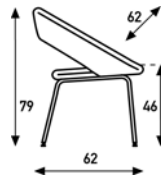

Nina René Holten 2000

★ Deliver from stock
(in specific fabric and colour)

Nina:
4-legged

Nina C:
4-legged
not swiveling

Nina C:
4-legged
swiveling with return
mechanism

Nina D:
5-legged
height adjustable
chair

upholstery category 2 3 4					
Comment Nina; base chromium. Nina C; base aluminium polished. Tube chromium. Nina D; base polished aluminium.	options:	felt gliders 4-legged			
	meterage	155cm per chair	155cm per chair	155cm per chair	155cm per chair
	weight	10kg	10kg	10kg	12.5kg
	packing	0.39m3	0.39m3	0.39m3	0.39m3
* Stock		Interglobe Wool - 07 / 47 / 63014 (fabric group B)			

Nina B:
bar stool 60cm high
disc
swiveling with return
mechanism

Nina B:
bar stool 80cm high
disc
swiveling with return
mechanism

upholstery category 2 3 4				
Comment Nina B; base aluminium polished. Tube chromium.	meterage	155cm per chair	155cm per chair	
	weight	20.5kg	20.5kg	
	packing	0.42m3	0.42m3	