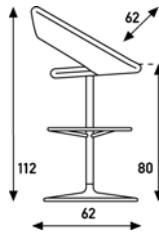

Nina René Holten 2000

★ Deliver from stock
(in specific fabric and colour)

Nina:
4-legged

Nina C:
4-legged
not swiveling

Nina C:
4-legged
swiveling with return
mechanism

Nina D:
5-legged
height adjustable
chair

upholstery category 2 3 4					
Comment Nina; base chromium. Nina C; base aluminium polished. Tube chromium. Nina D; base polished aluminium.	options:	felt gliders 4-legged			
	meterage	155cm per chair	155cm per chair	155cm per chair	155cm per chair
	weight	10kg	10kg	10kg	12.5kg
	packing	0.39m3	0.39m3	0.39m3	0.39m3
* Stock		Interglobe Wool - 07 / 47 / 63014 (fabric group B)			

Nina B:
bar stool 60cm high
disc
swiveling with return
mechanism

Nina B:
bar stool 80cm high
disc
swiveling with return
mechanism

upholstery category 2 3 4				
Comment Nina B; base aluminium polished. Tube chromium.	meterage	155cm per chair	155cm per chair	
	weight	20.5kg	20.5kg	
	packing	0.42m3	0.42m3	