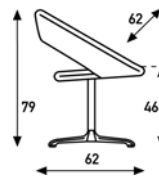

Nina René Holten 2000

★ Deliver from stock
(in specific fabric and colour)

Nina:
4-legged

Nina C:
4-legged
not swiveling

Nina C:
4-legged
swiveling with return
mechanism

Nina D:
5-legged
height adjustable
chair

upholstery category 2 3 4					
Comment Nina; base chromium. Nina C; base aluminium polished. Tube chromium. Nina D; base polished aluminium.	options:	felt gliders 4-legged			
	meterage	155cm per chair	155cm per chair	155cm per chair	155cm per chair
	weight	10kg	10kg	10kg	12.5kg
	packing	0.39m3	0.39m3	0.39m3	0.39m3
* Stock		Interglobe Wool - 07 / 47 / 63014 (fabric group B)			

Nina B:
bar stool 60cm high
disc
swiveling with return
mechanism

Nina B:
bar stool 80cm high
disc
swiveling with return
mechanism

upholstery category 2 3 4				
Comment Nina B; base aluminium polished. Tube chromium.	meterage	155cm per chair	155cm per chair	
	weight	20.5kg	20.5kg	
	packing	0.42m3	0.42m3	