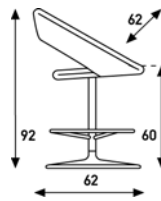

Nina René Holten 2000

★ Deliver from stock
(in specific fabric and colour)

Nina:
4-legged

Nina C:
4-legged
not swiveling

Nina C:
4-legged
swiveling with return
mechanism

Nina D:
5-legged
height adjustable
chair

upholstery category 2 3 4					
Comment Nina; base chromium. Nina C; base aluminium polished. Tube chromium. Nina D; base polished aluminium.	options:	felt gliders 4-legged			
	meterage	155cm per chair	155cm per chair	155cm per chair	155cm per chair
	weight	10kg	10kg	10kg	12.5kg
	packing	0.39m3	0.39m3	0.39m3	0.39m3
* Stock		Interglobe Wool - 07 / 47 / 63014 (fabric group B)			

Nina B:
bar stool 60cm high
disc
swiveling with return
mechanism

Nina B:
bar stool 80cm high
disc
swiveling with return
mechanism

upholstery category 2 3 4				
Comment Nina B; base aluminium polished. Tube chromium.	meterage	155cm per chair	155cm per chair	
	weight	20.5kg	20.5kg	
	packing	0.42m3	0.42m3	