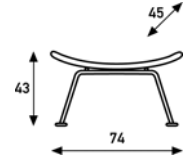

## Orange Slice Chair Pierre Paulin 1960

★ Deliver from stock  
(in specific fabric and colour)

**F 437:**  
chair  
low

**F 437B:**  
chair  
high

**P 437:**  
footstool

upholstery category ① ② ③ ④			
<b>Comment</b> Finish base; chrome.	meterage	245cm per chair	245cm per chair
	weight	21kg	21kg
	packing	0.62m3	0.62m3
			105cm per footstool
			10kg
			0.20m3
<b>* Stock</b>	<b>Interglobe Wool - 07 / 47 / 63014 (fabric group B)</b>		