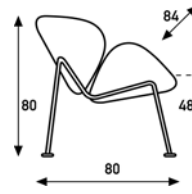

## Orange Slice Chair Pierre Paulin 1960

★ Deliver from stock  
(in specific fabric and colour)

**F 437:**  
chair  
low

**F 437B:**  
chair  
high

**P 437:**  
footstool

upholstery category ① ② ③ ④			
<b>Comment</b> Finish base; chrome.	meterage	245cm per chair	245cm per chair
	weight	21kg	21kg
	packing	0.62m3	0.62m3
			105cm per footstool
			10kg
			0.20m3
<b>* Stock</b>	<b>Interglobe Wool - 07 / 47 / 63014 (fabric group B)</b>		