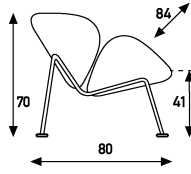

## Orange Slice Chair Pierre Paulin 1960

★ Deliver from stock  
(in specific fabric and colour)

**F 437:**  
chair  
low

**F 437B:**  
chair  
high

**P 437:**  
footstool

upholstery category ① ② ③ ④			
<b>Comment</b> Finish base; chrome.	meterage	245cm per chair	245cm per chair
	weight	21kg	21kg
	packing	0.62m3	0.62m3
			105cm per footstool
			10kg
			0.20m3
<b>* Stock</b>	<b>Interglobe Wool - 07 / 47 / 63014 (fabric group B)</b>		