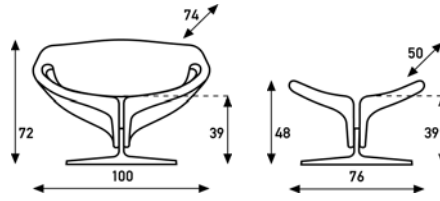

Ribbon Pierre Paulin 1966

F 582:
chair

P 582:
footstool

upholstery category 3		
Comment Indicate lacquer colour of base (RAL 3000 red, RAL 9005 black, RAL 9010 white, silver grey).	weight	35kg
	packing	0.95m3
		18kg
		0.20m3