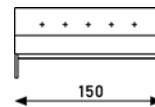

chair

sofa
2.2 seater

sofa
2.5 seater

upholstery category 1 2 3 4 Comment Base finish chromium. Depending on the chosen upholstery, after a while pleats will appear. This cannot be avoided.				
	meterage	390cm	533cm	616cm
	weight packing		1.96m3	

2 x sofa
2.2 seater
with 2 x 1 armrest

sofa
2.2 seater
without armrests

sofa
2.5 seater
without armrests

upholstery category 1 2 3 4 Comment Base finish chromium. Depending on the chosen upholstery, after a while pleats will appear. This cannot be avoided.				
	meterage	869cm	335cm	418cm
	weight packing		1.96m3	