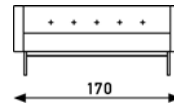

chair

sofa
2.2 seater

sofa
2.5 seater

upholstery category 1 2 3 4 Comment Base finish chromium. Depending on the chosen upholstery, after a while pleats will appear. This cannot be avoided.				
	meterage	390cm	533cm	616cm
	weight packing		1.96m3	

2 x sofa
2.2 seater
with 2 x 1 armrest

sofa
2.2 seater
without armrests

sofa
2.5 seater
without armrests

upholstery category 1 2 3 4 Comment Base finish chromium. Depending on the chosen upholstery, after a while pleats will appear. This cannot be avoided.				
	meterage	869cm	335cm	418cm
	weight packing		1.96m3	