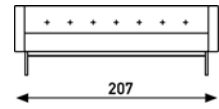

chair

sofa
2.2 seater

sofa
2.5 seater

upholstery category 1 2 3 4 Comment Base finish chromium. Depending on the chosen upholstery, after a while pleats will appear. This cannot be avoided.				
	meterage	390cm	533cm	616cm
	weight packing		1.96m3	

2 x sofa
2.2 seater
with 2 x 1 armrest

sofa
2.2 seater
without armrests

sofa
2.5 seater
without armrests

upholstery category 1 2 3 4 Comment Base finish chromium. Depending on the chosen upholstery, after a while pleats will appear. This cannot be avoided.				
	meterage	869cm	335cm	418cm
	weight packing		1.96m3	