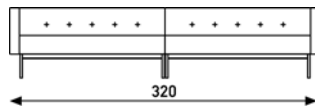

chair

sofa
2.2 seater

sofa
2.5 seater

upholstery category 1 2 3 4 Comment Base finish chromium. Depending on the chosen upholstery, after a while pleats will appear. This cannot be avoided.				
	meterage	390cm	533cm	616cm
	weight packing		1.96m3	

2 x sofa
2.2 seater
with 2 x 1 armrest

sofa
2.2 seater
without armrests

sofa
2.5 seater
without armrests

upholstery category 1 2 3 4 Comment Base finish chromium. Depending on the chosen upholstery, after a while pleats will appear. This cannot be avoided.				
	meterage	869cm	335cm	418cm
	weight packing		1.96m3	