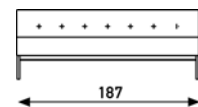

chair

sofa
2.2 seater

sofa
2.5 seater

upholstery category 1 2 3 4 Comment Base finish chromium. Depending on the chosen upholstery, after a while pleats will appear. This cannot be avoided.				
	meterage	390cm	533cm	616cm
	weight packing		1.96m3	

2 x sofa
2.2 seater
with 2 x 1 armrest

sofa
2.2 seater
without armrests

sofa
2.5 seater
without armrests

upholstery category 1 2 3 4 Comment Base finish chromium. Depending on the chosen upholstery, after a while pleats will appear. This cannot be avoided.				
	meterage	869cm	335cm	418cm
	weight packing		1.96m3	