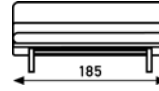

C 683 Kho Liang le 1968

C 683/7:
2.5 seater
sofa

C 683/3:
3 seater
sofa

upholstery category ① ② ③ ④				
<p>Comment Finish base chromium.</p>				
	meterage	710cm	840cm	
weight	65kg	73kg		
packing	1.37m3	1.92m3		

C 684 Kho Liang le 1968

C 684/7:
sofa
2.5 seater

C 684/3:
sofa
3 seater

upholstery category ① ② ③ ④				
<p>Comment Finish base chromium.</p>				
	meterage	710cm	840cm	
weight	65kg	73kg		
packing	1.37m3	1.92m3		