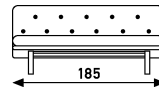

C 683 Kho Liang le 1968

C 683/7:
2.5 seater
sofa

C 683/3:
3 seater
sofa

upholstery category ① ② ③ ④				
<p>Comment Finish base chromium.</p>				
	meterage	710cm	840cm	
weight	65kg	73kg		
packing	1.37m3	1.92m3		

C 684 Kho Liang le 1968

C 684/7:
sofa
2.5 seater

C 684/3:
sofa
3 seater

upholstery category ① ② ③ ④				
<p>Comment Finish base chromium.</p>				
	meterage	710cm	840cm	
weight	65kg	73kg		
packing	1.37m3	1.92m3		