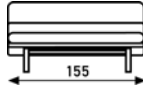

C 683 Kho Liang le 1968

C 683/7:
2.5 seater
sofa

C 683/3:
3 seater
sofa

upholstery category ① ② ③ ④				
<p>Comment Finish base chromium.</p>				
	meterage	710cm	840cm	
weight	65kg	73kg		
packing	1.37m3	1.92m3		

C 684 Kho Liang le 1968

C 684/7:
sofa
2.5 seater

C 684/3:
sofa
3 seater

upholstery category ① ② ③ ④				
<p>Comment Finish base chromium.</p>				
	meterage	710cm	840cm	
weight	65kg	73kg		
packing	1.37m3	1.92m3		