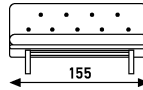

C 683 Kho Liang le 1968

C 683/7:
2.5 seater
sofa

C 683/3:
3 seater
sofa

upholstery category ① ② ③ ④				
<p>Comment Finish base chromium.</p>				
	meterage	710cm	840cm	
weight	65kg	73kg		
packing	1.37m3	1.92m3		

C 684 Kho Liang le 1968

C 684/7:
sofa
2.5 seater

C 684/3:
sofa
3 seater

upholstery category ① ② ③ ④				
<p>Comment Finish base chromium.</p>				
	meterage	710cm	840cm	
weight	65kg	73kg		
packing	1.37m3	1.92m3		