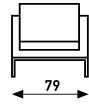

## 905 comfort

**F 905 comfort:**  
chair

**C 905/2 comfort:**  
2.5 seater  
with 2 cushions  
sofa

**C 905/7 comfort:**  
2.5 seater  
with 3 cushions  
sofa

**C 905/3 comfort:**  
3 seater  
sofa

upholstery category ① ② ③ ④

**Comment**

Finish base chrome.

meterage	508cm	963cm	919cm	1117cm
weight	41kg	95kg	95kg	117kg
packing	0.64m3	1.92m3	1.92m3	2.12m3

cushion  
50 x 30 cm

cushion  
40 x 40 cm

cushion  
50 x 50 cm

cushion  
60 x 60 cm