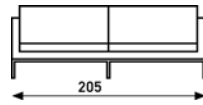

## 905 comfort

**F 905 comfort:**  
chair

**C 905/2 comfort:**  
2.5 seater  
with 2 cushions  
sofa

**C 905/7 comfort:**  
2.5 seater  
with 3 cushions  
sofa

**C 905/3 comfort:**  
3 seater  
sofa

upholstery category ① ② ③ ④

**Comment**

Finish base chrome.

meterage	508cm	963cm	919cm	1117cm
weight	41kg	95kg	95kg	117kg
packing	0.64m3	1.92m3	1.92m3	2.12m3

cushion  
50 x 30 cm

cushion  
40 x 40 cm

cushion  
50 x 50 cm

cushion  
60 x 60 cm