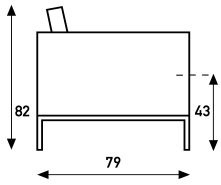

## 905 comfort

**F 905 comfort:**  
chair

**C 905/2 comfort:**  
2.5 seater  
with 2 cushions  
sofa

**C 905/7 comfort:**  
2.5 seater  
with 3 cushions  
sofa

**C 905/3 comfort:**  
3 seater  
sofa

upholstery category ① ② ③ ④

**Comment**

Finish base chrome.

meterage	508cm	963cm	919cm	1117cm
weight	41kg	95kg	95kg	117kg
packing	0.64m3	1.92m3	1.92m3	2.12m3

cushion  
50 x 30 cm

cushion  
40 x 40 cm

cushion  
50 x 50 cm

cushion  
60 x 60 cm