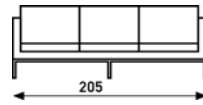

## 905 comfort

**F 905 comfort:**  
chair

**C 905/2 comfort:**  
2.5 seater  
with 2 cushions  
sofa

**C 905/7 comfort:**  
2.5 seater  
with 3 cushions  
sofa

**C 905/3 comfort:**  
3 seater  
sofa

upholstery category ① ② ③ ④

**Comment**

Finish base chrome.

meterage	508cm	963cm	919cm	1117cm
weight	41kg	95kg	95kg	117kg
packing	0.64m3	1.92m3	1.92m3	2.12m3

cushion  
50 x 30 cm

cushion  
40 x 40 cm

cushion  
50 x 50 cm

cushion  
60 x 60 cm