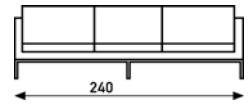

## 905 comfort

**F 905 comfort:**  
chair

**C 905/2 comfort:**  
2.5 seater  
with 2 cushions  
sofa

**C 905/7 comfort:**  
2.5 seater  
with 3 cushions  
sofa

**C 905/3 comfort:**  
3 seater  
sofa

upholstery category ① ② ③ ④

**Comment**

Finish base chrome.

meterage	508cm	963cm	919cm	1117cm
weight	41kg	95kg	95kg	117kg
packing	0.64m3	1.92m3	1.92m3	2.12m3

cushion  
50 x 30 cm

cushion  
40 x 40 cm

cushion  
50 x 50 cm

cushion  
60 x 60 cm