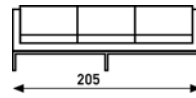

905

F 905:
chair

C905/2:
sofa
2.5 seater
with 2 cushions

C905/7:
sofa
2.5 seater
with 3 cushions

C905/3:
sofa
3 seater

upholstery category ① ② ③ ④

Comment

Finish base chrome.

meterage	468cm	963cm	919cm	1067cm
weight	41kg	95kg	95kg	117kg
packing	0.64m3	1.92m3	1.92m3	2.12m3

P 905:
footstool

cushion
40x40 cm

cushion
50x50 cm

cushion
60x60 cm

fabric category ① ② ③ ④

Comment

Finish base chrome.

meterage	272cm			
weight	35kg			
packing	0.64m3	0,012m3		

T 905:
table
79 x 79

Comment

Finish base chrome.

Tabletop in veneer (see standard colour card) or lacquered black or white.
Or 30mm massive oak wood, natural stained, white wash, grey stained or black stained. Edge straight.