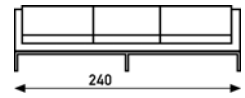

905

F 905:
chair

C905/2:
sofa
2.5 seater
with 2 cushions

C905/7:
sofa
2.5 seater
with 3 cushions

C905/3:
sofa
3 seater

upholstery category ① ② ③ ④

Comment

Finish base chrome.

meterage	468cm	963cm	919cm	1067cm
weight	41kg	95kg	95kg	117kg
packing	0.64m3	1.92m3	1.92m3	2.12m3

P 905:
footstool

cushion
40x40 cm

cushion
50x50 cm

cushion
60x60 cm

fabric category ① ② ③ ④

Comment

Finish base chrome.

meterage	272cm			
weight	35kg			
packing	0.64m3	0,012m3		

T 905:
table
79 x 79

Comment

Finish base chrome.

Tabletop in veneer (see standard colour card) or lacquered black or white.
Or 30mm massive oak wood, natural stained, white wash, grey stained or black stained. Edge straight.