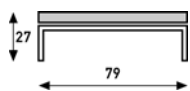

905

F 905:
chair

C905/2:
sofa
2.5 seater
with 2 cushions

C905/7:
sofa
2.5 seater
with 3 cushions

C905/3:
sofa
3 seater

upholstery category ① ② ③ ④

Comment

Finish base chrome.

meterage	468cm	963cm	919cm	1067cm
weight	41kg	95kg	95kg	117kg
packing	0.64m3	1.92m3	1.92m3	2.12m3

P 905:
footstool

cushion
40x40 cm

cushion
50x50 cm

cushion
60x60 cm

fabric category ① ② ③ ④

Comment

Finish base chrome.

meterage	272cm			
weight	35kg			
packing	0.64m3	0,012m3		

T 905:
table
79 x 79

Comment

Finish base chrome.

Tabletop in veneer (see standard colour card) or lacquered black or white.
Or 30mm massive oak wood, natural stained, white wash, grey stained or black stained. Edge straight.