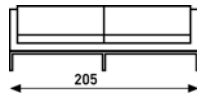

905

F 905:
chair

C905/2:
sofa
2.5 seater
with 2 cushions

C905/7:
sofa
2.5 seater
with 3 cushions

C905/3:
sofa
3 seater

upholstery category ① ② ③ ④

Comment

Finish base chrome.

meterage	468cm	963cm	919cm	1067cm
weight	41kg	95kg	95kg	117kg
packing	0.64m3	1.92m3	1.92m3	2.12m3

P 905:
footstool

cushion
40x40 cm

cushion
50x50 cm

cushion
60x60 cm

fabric category ① ② ③ ④

Comment

Finish base chrome.

meterage	272cm			
weight	35kg			
packing	0.64m3	0,012m3		

T 905:
table
79 x 79

Comment

Finish base chrome.

Tabletop in veneer (see standard colour card) or lacquered black or white.
Or 30mm massive oak wood, natural stained, white wash, grey stained or black stained. Edge straight.