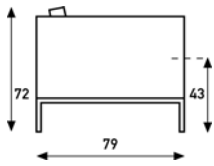

905

F 905:
chair

C905/2:
sofa
2.5 seater
with 2 cushions

C905/7:
sofa
2.5 seater
with 3 cushions

C905/3:
sofa
3 seater

upholstery category ① ② ③ ④

Comment

Finish base chrome.

meterage	468cm	963cm	919cm	1067cm
weight	41kg	95kg	95kg	117kg
packing	0.64m3	1.92m3	1.92m3	2.12m3

P 905:
footstool

cushion
40x40 cm

cushion
50x50 cm

cushion
60x60 cm

fabric category ① ② ③ ④

Comment

Finish base chrome.

meterage	272cm			
weight	35kg			
packing	0.64m3	0,012m3		

T 905:
table
79 x 79

Comment

Finish base chrome.

Tabletop in veneer (see standard colour card) or lacquered black or white.
Or 30mm massive oak wood, natural stained, white wash, grey stained or black stained. Edge straight.