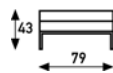

905

F 905:
chair

C905/2:
sofa
2.5 seater
with 2 cushions

C905/7:
sofa
2.5 seater
with 3 cushions

C905/3:
sofa
3 seater

upholstery category ① ② ③ ④

Comment

Finish base chrome.

meterage	468cm	963cm	919cm	1067cm
weight	41kg	95kg	95kg	117kg
packing	0.64m3	1.92m3	1.92m3	2.12m3

P 905:
footstool

cushion
40x40 cm

cushion
50x50 cm

cushion
60x60 cm

fabric category ① ② ③ ④

Comment

Finish base chrome.

meterage	272cm			
weight	35kg			
packing	0.64m3	0,012m3		

T 905:
table
79 x 79

Comment

Finish base chrome.

Tabletop in veneer (see standard colour card) or lacquered black or white.
Or 30mm massive oak wood, natural stained, white wash, grey stained or black stained. Edge straight.