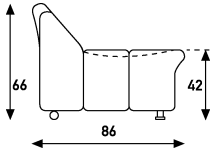

chair

sofa
2 seater

sofa
3 seater

stoffecategorie **3**

meterage	460cm	715cm	970cm
weight	35kg	60kg	90kg
packing	0.61m3	1.30m3	1.72m3