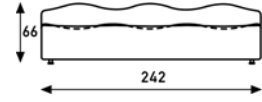

chair

sofa
2 seater

sofa
3 seater

stoffecategorie **3**

meterage	460cm	715cm	970cm
weight	35kg	60kg	90kg
packing	0.61m3	1.30m3	1.72m3