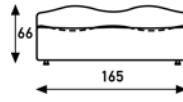

chair

sofa
2 seater

sofa
3 seater

stoffecategorie **3**

meterage	460cm	715cm	970cm
weight	35kg	60kg	90kg
packing	0.61m3	1.30m3	1.72m3