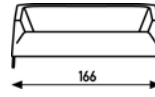

Diva Boonzaaijer and Spierenburg 2005

chair

sofa
2 seater

sofa
2.5 seater

upholstery category ① ② ③ ④			
	<p>Comment Finish base chrome.</p>		
meterage	385cm	530cm	600cm
weight	37kg	71kg	85kg
packing	0.68m3	1.17m3	1.41m3