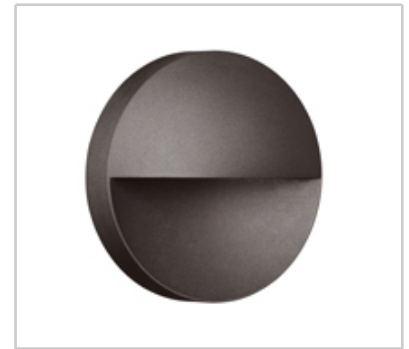

**GIANO Ø220**

Mounting	: Recessed Wall
Lamps description	: LED 6W 251lm 3000K
Voltage (V)	: 220/240
Environment	: Indoor, Outdoor

**OPTICAL**

Light controller description	: Diffuser Lens
Aiming	: Fixed
Light distribution symmetry	: Asymmetric

**Giano Ø22010**

Surface guide light for indoor and outdoor applications. Electronic transformer for LED integrated

**Reference Code**

- **09.3001.01 Matt white**
- **09.3001.72 Grey**
- **09.3001.04 Matt black**
- **09.3001.MM Dark brown**