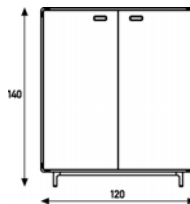

237 cm wide
4 doors
45 cm depth

55 cm high
1 x shelf

topcoat						
vener						
lacquered black or white						

120.5 cm wide
2 doors
45 cm depth

179 cm wide
3 doors
45 cm depth

237 cm wide
4 doors
45 cm depth

100 cm high
2 x shelf

topcoat			
vener			
lacquered black or white			

120.5 cm wide
2 doors
45 cm depth

179 cm wide
3 doors
45 cm depth

140 cm high
3 x shelf

topcoat		
vener		
lacquered black or white		

Extens Khodi Feiz 2004

170 cm high
4 x shelf

120.5 cm wide	120.5 cm wide	179 cm wide	179 cm wide
2 doors	2 doors	3 doors	3 doors
45 cm depth	60 cm depth	45 cm depth	60 cm depth

topcoat			
vener			
lacquered black or white			

200 cm high
5 x shelf

120.5 cm wide	120.5 cm wide	179 cm wide	179 cm wide
2 doors	2 doors	3 doors	3 doors
45 cm depth	60 cm depth	45 cm depth	60 cm depth

topcoat			
vener			
lacquered black or white			

Comment

Base and grip in polished aluminium.