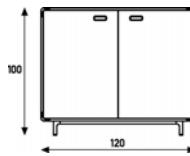

Extens Khodi Feiz 2004

120.5 cm wide
1 drawer
45 cm depth

120.5 cm wide
2 drawers
45 cm depth

55 cm high

topcoat				
vener				
lacquered black or white				

120.5 cm wide
2 doors
45 cm depth

179 cm wide
3 doors
45 cm depth

237 cm wide
4 doors
45 cm depth

55 cm high
1 x shelf

topcoat						
vener						
lacquered black or white						

120.5 cm wide
2 doors
45 cm depth

179 cm wide
3 doors
45 cm depth

237 cm wide
4 doors
45 cm depth

100 cm high
2 x shelf

topcoat			
vener			
lacquered black or white			

120.5 cm wide
2 doors
45 cm depth

179 cm wide
3 doors
45 cm depth

140 cm high
3 x shelf

topcoat		
vener		
lacquered black or white		

Extens Khodi Feiz 2004

170 cm high
4 x shelf

120.5 cm wide	120.5 cm wide	179 cm wide	179 cm wide
2 doors	2 doors	3 doors	3 doors
45 cm depth	60 cm depth	45 cm depth	60 cm depth

topcoat			
vener			
lacquered black or white			

200 cm high
5 x shelf