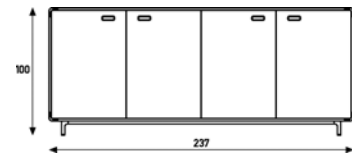

237 cm wide
4 doors
45 cm depth

55 cm high
1 x shelf

topcoat						
vener						
lacquered black or white						

120.5 cm wide
2 doors
45 cm depth

179 cm wide
3 doors
45 cm depth

237 cm wide
4 doors
45 cm depth

100 cm high
2 x shelf

topcoat			
vener			
lacquered black or white			

120.5 cm wide
2 doors
45 cm depth

179 cm wide
3 doors
45 cm depth

140 cm high
3 x shelf

topcoat		
vener		
lacquered black or white		

Extens Khodi Feiz 2004

170 cm high
4 x shelf

120.5 cm wide	120.5 cm wide	179 cm wide	179 cm wide
2 doors	2 doors	3 doors	3 doors
45 cm depth	60 cm depth	45 cm depth	60 cm depth

topcoat			
vener			
lacquered black or white			

200 cm high
5 x shelf

120.5 cm wide	120.5 cm wide	179 cm wide	179 cm wide
2 doors	2 doors	3 doors	3 doors
45 cm depth	60 cm depth	45 cm depth	60 cm depth

topcoat			
vener			
lacquered black or white			

Comment

Base and grip in polished aluminium.