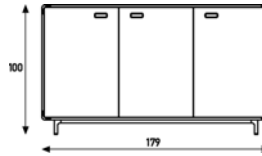

Extens Khodi Feiz 2004

120.5 cm wide
1 drawer
45 cm depth

120.5 cm wide
2 drawers
45 cm depth

55 cm high

topcoat				
vener				
lacquered black or white				

120.5 cm wide
2 doors
45 cm depth

179 cm wide
3 doors
45 cm depth

237 cm wide
4 doors
45 cm depth

55 cm high
1 x shelf

topcoat						
vener						
lacquered black or white						

120.5 cm wide
2 doors
45 cm depth

179 cm wide
3 doors
45 cm depth

237 cm wide
4 doors
45 cm depth

100 cm high
2 x shelf

topcoat			
vener			
lacquered black or white			

120.5 cm wide
2 doors
45 cm depth

179 cm wide
3 doors
45 cm depth

140 cm high
3 x shelf

topcoat		
vener		
lacquered black or white		

Extens Khodi Feiz 2004

170 cm high
4 x shelf

120.5 cm wide	120.5 cm wide	179 cm wide	179 cm wide
2 doors	2 doors	3 doors	3 doors
45 cm depth	60 cm depth	45 cm depth	60 cm depth

topcoat			
vener			
lacquered black or white			

200 cm high
5 x shelf