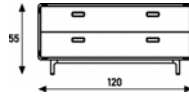

Extens Khodi Feiz 2004

120.5 cm wide
1 drawer
45 cm depth

120.5 cm wide
2 drawers
45 cm depth

55 cm high

topcoat				
vener				
lacquered black or white				

120.5 cm wide
2 doors
45 cm depth

179 cm wide
3 doors
45 cm depth

237 cm wide
4 doors
45 cm depth

55 cm high
1 x shelf

topcoat						
vener						
lacquered black or white						

120.5 cm wide
2 doors
45 cm depth

179 cm wide
3 doors
45 cm depth

237 cm wide
4 doors
45 cm depth

100 cm high
2 x shelf

topcoat			
vener			
lacquered black or white			

120.5 cm wide
2 doors
45 cm depth

179 cm wide
3 doors
45 cm depth

140 cm high
3 x shelf

topcoat		
vener		
lacquered black or white		

Extens Khodi Feiz 2004

170 cm high
4 x shelf

120.5 cm wide	120.5 cm wide	179 cm wide	179 cm wide
2 doors	2 doors	3 doors	3 doors
45 cm depth	60 cm depth	45 cm depth	60 cm depth

topcoat			
vener			
lacquered black or white			

200 cm high
5 x shelf