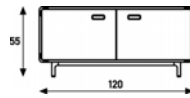

Extens Khodi Feiz 2004

120.5 cm wide
1 drawer
45 cm depth

120.5 cm wide
2 drawers
45 cm depth

55 cm high

topcoat				
vener				
lacquered black or white				

120.5 cm wide
2 doors
45 cm depth

179 cm wide
3 doors
45 cm depth

237 cm wide
4 doors
45 cm depth

55 cm high
1 x shelf

topcoat						
vener						
lacquered black or white						

120.5 cm wide
2 doors
45 cm depth

179 cm wide
3 doors
45 cm depth

237 cm wide
4 doors
45 cm depth

100 cm high
2 x shelf

topcoat			
vener			
lacquered black or white			

120.5 cm wide
2 doors
45 cm depth

179 cm wide
3 doors
45 cm depth

140 cm high
3 x shelf

topcoat		
vener		
lacquered black or white		

Extens Khodi Feiz 2004

170 cm high
4 x shelf

120.5 cm wide	120.5 cm wide	179 cm wide	179 cm wide
2 doors	2 doors	3 doors	3 doors
45 cm depth	60 cm depth	45 cm depth	60 cm depth

topcoat			
vener			
lacquered black or white			

200 cm high
5 x shelf