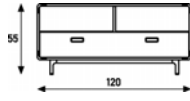

Extens Khodi Feiz 2004

120.5 cm wide
1 drawer
45 cm depth

120.5 cm wide
2 drawers
45 cm depth

55 cm high

topcoat				
vener				
lacquered black or white				

120.5 cm wide
2 doors
45 cm depth

179 cm wide
3 doors
45 cm depth

237 cm wide
4 doors
45 cm depth

55 cm high
1 x shelf

topcoat						
vener						
lacquered black or white						

120.5 cm wide
2 doors
45 cm depth

179 cm wide
3 doors
45 cm depth

237 cm wide
4 doors
45 cm depth

100 cm high
2 x shelf

topcoat			
vener			
lacquered black or white			

120.5 cm wide
2 doors
45 cm depth

179 cm wide
3 doors
45 cm depth

140 cm high
3 x shelf

topcoat		
vener		
lacquered black or white		

Extens Khodi Feiz 2004

170 cm high
4 x shelf

120.5 cm wide	120.5 cm wide	179 cm wide	179 cm wide
2 doors	2 doors	3 doors	3 doors
45 cm depth	60 cm depth	45 cm depth	60 cm depth

topcoat			
vener			
lacquered black or white			

200 cm high
5 x shelf