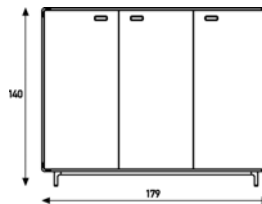

237 cm wide
4 doors
45 cm depth

55 cm high
1 x shelf

topcoat						
vener						
lacquered black or white						

120.5 cm wide
2 doors
45 cm depth

179 cm wide
3 doors
45 cm depth

237 cm wide
4 doors
45 cm depth

100 cm high
2 x shelf

topcoat			
vener			
lacquered black or white			

120.5 cm wide
2 doors
45 cm depth

179 cm wide
3 doors
45 cm depth

140 cm high
3 x shelf

topcoat		
vener		
lacquered black or white		

Extens Khodi Feiz 2004

170 cm high
4 x shelf

120.5 cm wide	120.5 cm wide	179 cm wide	179 cm wide
2 doors	2 doors	3 doors	3 doors
45 cm depth	60 cm depth	45 cm depth	60 cm depth

topcoat			
vener			
lacquered black or white			

200 cm high
5 x shelf

120.5 cm wide	120.5 cm wide	179 cm wide	179 cm wide
2 doors	2 doors	3 doors	3 doors
45 cm depth	60 cm depth	45 cm depth	60 cm depth

topcoat			
vener			
lacquered black or white			

Comment

Base and grip in polished aluminium.