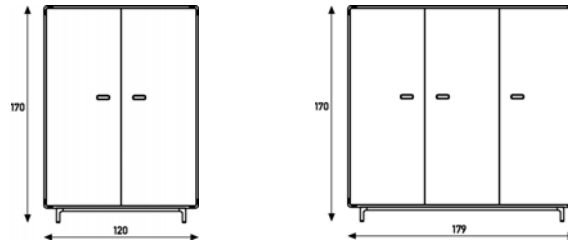

237 cm wide
4 doors
45 cm depth

55 cm high
1 x shelf

topcoat						
vener						
lacquered black or white						

120.5 cm wide
2 doors
45 cm depth

179 cm wide
3 doors
45 cm depth

237 cm wide
4 doors
45 cm depth

100 cm high
2 x shelf

topcoat			
vener			
lacquered black or white			

120.5 cm wide
2 doors
45 cm depth

179 cm wide
3 doors
45 cm depth

140 cm high
3 x shelf

topcoat		
vener		
lacquered black or white		

Extens Khodi Feiz 2004

170 cm high
4 x shelf

120.5 cm wide	120.5 cm wide	179 cm wide	179 cm wide
2 doors	2 doors	3 doors	3 doors
45 cm depth	60 cm depth	45 cm depth	60 cm depth

topcoat			
vener			
lacquered black or white			

200 cm high
5 x shelf

120.5 cm wide	120.5 cm wide	179 cm wide	179 cm wide
2 doors	2 doors	3 doors	3 doors
45 cm depth	60 cm depth	45 cm depth	60 cm depth

topcoat			
vener			
lacquered black or white			

Comment

Base and grip in polished aluminium.