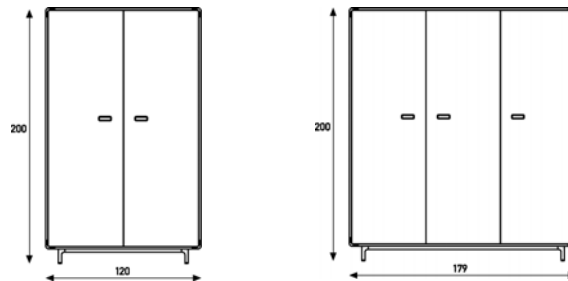

237 cm wide
4 doors
45 cm depth

55 cm high
1 x shelf

topcoat						
vener						
lacquered black or white						

120.5 cm wide
2 doors
45 cm depth

179 cm wide
3 doors
45 cm depth

237 cm wide
4 doors
45 cm depth

100 cm high
2 x shelf

topcoat			
vener			
lacquered black or white			

120.5 cm wide
2 doors
45 cm depth

179 cm wide
3 doors
45 cm depth

140 cm high
3 x shelf

topcoat		
vener		
lacquered black or white		

Extens Khodi Feiz 2004

170 cm high
4 x shelf

120.5 cm wide	120.5 cm wide	179 cm wide	179 cm wide
2 doors	2 doors	3 doors	3 doors
45 cm depth	60 cm depth	45 cm depth	60 cm depth

topcoat			
vener			
lacquered black or white			

200 cm high
5 x shelf

120.5 cm wide	120.5 cm wide	179 cm wide	179 cm wide
2 doors	2 doors	3 doors	3 doors
45 cm depth	60 cm depth	45 cm depth	60 cm depth

topcoat			
vener			
lacquered black or white			

Comment

Base and grip in polished aluminium.