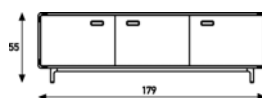

Extens Khodi Feiz 2004

120.5 cm wide
1 drawer
45 cm depth

120.5 cm wide
2 drawers
45 cm depth

55 cm high

topcoat				
vener				
lacquered black or white				

120.5 cm wide
2 doors
45 cm depth

179 cm wide
3 doors
45 cm depth

237 cm wide
4 doors
45 cm depth

55 cm high
1 x shelf

topcoat						
vener						
lacquered black or white						

120.5 cm wide
2 doors
45 cm depth

179 cm wide
3 doors
45 cm depth

237 cm wide
4 doors
45 cm depth

100 cm high
2 x shelf

topcoat			
vener			
lacquered black or white			

120.5 cm wide
2 doors
45 cm depth

179 cm wide
3 doors
45 cm depth

140 cm high
3 x shelf

topcoat		
vener		
lacquered black or white		

Extens Khodi Feiz 2004

170 cm high
4 x shelf

120.5 cm wide	120.5 cm wide	179 cm wide	179 cm wide
2 doors	2 doors	3 doors	3 doors
45 cm depth	60 cm depth	45 cm depth	60 cm depth

topcoat			
vener			
lacquered black or white			

200 cm high
5 x shelf