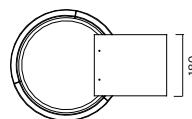

Installation: Partly recessed. Support-frame for plaster ceilings available as accessory.

Connection: Terminal block 5x4mm². Two entry holes.

Design: Fredrik Mattson 2010.

PENDLAR/PENDANTS 64-65

VÄGG/WALL 102