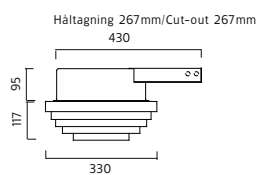

TILLBEHÖR/ACCESSORIES

Art

Montagebrygga för mjuka tak 330/ 97400-1-01

Support-frame for soft ceilings

Montagebrygga för mjuka tak 500/ 97400-3-01

Support-frame for soft ceilings

Finish: Painted aluminum and metal. Diffuser in matt acrylic. With reflector. Compact fluorescent 26, 32 or 42W. Available with Philips Fortimo LED 2000 lumen with light color 830 or 840.

Installation: Partly recessed. Support-frame for plaster ceilings available as accessory.

Connection: Terminal block 5x4mm². Two entry holes.

Design: Fredrik Mattson 2010.