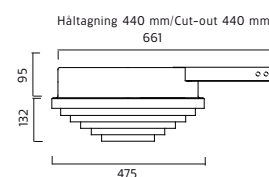

TILLBEHÖR/ACCESSORIES

Art

Montagebrygga för mjuka tak 330/ 97400-1-01

Support-frame for soft ceilings

Montagebrygga för mjuka tak 500/ 97400-3-01

Support-frame for soft ceilings

Finish: Painted aluminum and metal. Diffuser in matt acrylic. With reflector. Compact fluorescent 26, 32 or 42W. Available with Philips Fortimo LED 2000 lumen with light color 830 or 840.

Installation: Partly recessed. Support-frame for plaster ceilings available as accessory.

Connection: Terminal block 5x4mm². Two entry holes.

Design: Fredrik Mattson 2010.