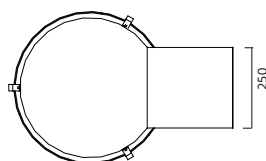

Utförande: Lackerad aluminium och metall. Bländskydd av matt akryl.

T5 cirkellysrör.

Montage: Delinfälld i tak. Montageplåt för mjuka undertak finns som tillbehör.

Anslutning: Snabbkopplingsplint 5x4mm². Överkopplingsbar.

Design: Fredrik Mattson 2010.

W	D	FÄRG/FINISH	ART
22W/2Gx13	330	Vit/White	7971-1-01
22W/2Gx13	330	Vit/White	7971-1-01HFF
22W/2Gx13	330	Multi/Multi	7971-1-90
22W/2Gx13	330	Multi/Multi	7971-1-90HFF
40W/2Gx13	475	Vit/White	7971-3-01
40W/2Gx13	475	Vit/White	7971-3-01HFF
40W/2Gx13	475	Multi/Multi	7971-3-90
40W/2Gx13	475	Multi/Multi	7971-3-90HFF
55W/2Gx13	475	Vit/White	7971-4-01
55W/2Gx13	475	Vit/White	7971-4-01HFF
55W/2Gx13	475	Multi/Multi	7971-4-90
55W/2Gx13	475	Multi/Multi	7971-4-90HFF

HFF = Dimmbart driftdon. Fördunklas med SwitchDim alt. DSI. Dali på begäran.

HFF = Dimmable ballast. Dimmable with SwitchDim or DSI. Dali on request.

TILLBEHÖR/ACCESSORIES	Art
Montagebrygga för mjuka tak 330/	97400-1-01
Support-frame for soft ceilings	
Montagebrygga för mjuka tak 500/	97400-3-01
Support-frame for soft ceilings	

Finish: Painted aluminum and metal. Diffuser in matt acrylic. T5 circular tube.

Installation: Partly recessed. Support-frame for plaster ceilings available as accessory.

Connection: Terminal block 5x4mm². Two entry holes.

Design: Fredrik Mattson.

PENDLAR/PENDANTS 64-64

VÄGG/WALL 102

BORD/TABLE 136

UTOMHUS/OUTDOOR 160-161