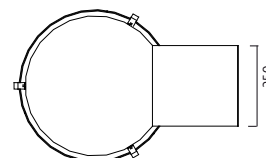

Installation: Partly recessed. Support-frame for plaster ceilings available as accessory.

Connection: Terminal block 5x4mm². Two entry holes.

Design: Fredrik Mattson 2010.

PENDLAR/PENDANTS 64-65

VÄGG/WALL 102