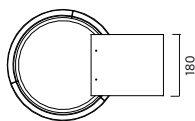

Utförande: Lackerad aluminium och metall. Bländskydd av matt akryl.

T5 cirkellysrör.

Montage: Delinfälld i tak. Montageplåt för mjuka undertak finns som tillbehör.

Anslutning: Snabbkopplingsplint 5x4mm². Överkopplingsbar.

Design: Fredrik Mattson 2010.

W	D	FÄRG/FINISH	ART
22W/2Gx13	330	Vit/White	7971-1-01
22W/2Gx13	330	Vit/White	7971-1-01HFF
22W/2Gx13	330	Multi/Multi	7971-1-90
22W/2Gx13	330	Multi/Multi	7971-1-90HFF
40W/2Gx13	475	Vit/White	7971-3-01
40W/2Gx13	475	Vit/White	7971-3-01HFF
40W/2Gx13	475	Multi/Multi	7971-3-90
40W/2Gx13	475	Multi/Multi	7971-3-90HFF
55W/2Gx13	475	Vit/White	7971-4-01
55W/2Gx13	475	Vit/White	7971-4-01HFF
55W/2Gx13	475	Multi/Multi	7971-4-90
55W/2Gx13	475	Multi/Multi	7971-4-90HFF

HFF = Dimmbart driftdon. Fördunklas med SwitchDim alt. DSI. Dali på begäran.

HFF = Dimmable ballast. Dimmable with SwitchDim or DSI. Dali on request.

TILLBEHÖR/ACCESSORIES	Art
Montagebrygga för mjuka tak 330/	97400-1-01
Support-frame for soft ceilings	
Montagebrygga för mjuka tak 500/	97400-3-01
Support-frame for soft ceilings	

Finish: Painted aluminum and metal. Diffuser in matt acrylic. T5 circular tube.

Installation: Partly recessed. Support-frame for plaster ceilings available as accessory.

Connection: Terminal block 5x4mm². Two entry holes.

Design: Fredrik Mattson.

PENDLAR/PENDANTS 64-64

VÄGG/WALL 102

BORD/TABLE 136

UTOMHUS/OUTDOOR 160-161