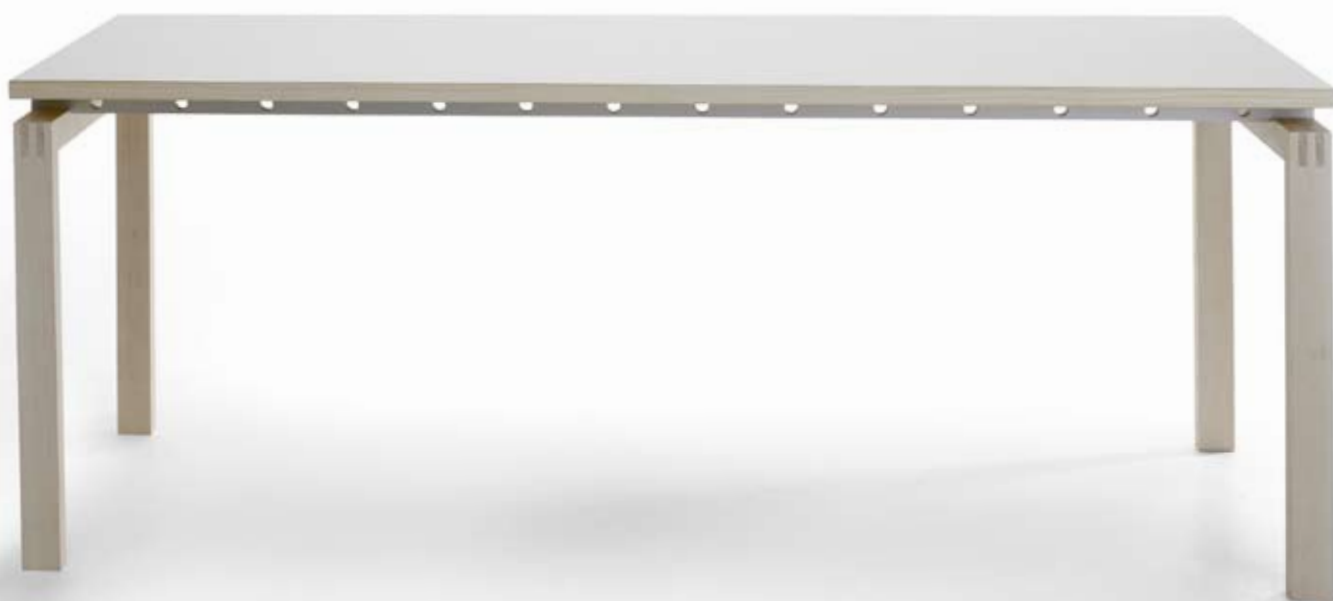

Christina Strand & Niels Hvass / SH700/705/710 / 1998

1:20  
Measurements in centimeters

Tel +45 6612 1404\_ info@carlhansen.com  
www.carlhansen.com

1998

 Carl Hansen & Søn

Christina Strand & Niels Hvass  
SH700/705/710