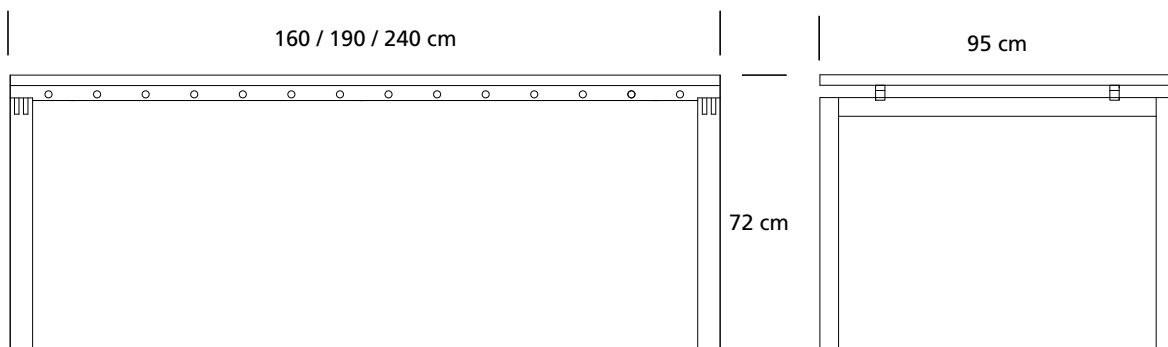

Christina Strand & Niels Hvass / SH700/705/710 / 1998

1:20  
Measurements in centimeters

Tel +45 6612 1404\_ info@carlhansen.com  
www.carlhansen.com

1998

 Carl Hansen & Søn

Christina Strand & Niels Hvass  
SH700/705/710