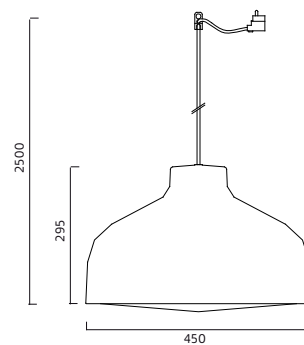

LJUSKÄLLA E27/LIGHT SOURCE E27

53W Halogen Eco **L251722**

15W lågenergi/low energy **L70018**

7W LED **L70023**

Finish: Structure painted aluminum and matt acrylic.

Installation: On ceiling-hook.

Connection: Terminal block 3x2,25mm when HFF cable without plug.

Design: Jens Fager 2010.