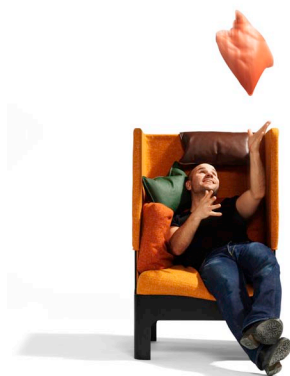

**koja**

**KOJA**

Easy-chair and sofa with high or low backrest. Frame of stained or naturally lacquered ash veneer. Upper part of the chair and sofa covered with upholstered fabric. Cushions of polyether foam and down upholstery covered with leather or fabric. Other finishes available for projects on request. Accessories: Removable cushions.

	low chair	high chair	low sofa	high sofa
Seat height	470	470	470	470
Overall height	830	1210	830	1210
Seat width	550	550	1808	1808
Total width	770	770	1830	1830
Depth	740	740	740	740
Seat depth	550	550	550	550