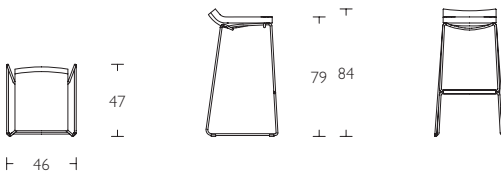

Bond barstool

1. S Sits i formpressad fiberpapp med kallsaum. Klädd i tyg eller läder. Stativ i krom.
2. En Seat in cardboard with cold foam. Upholstered in fabric or leather. Support in chrome.
3. G Sitz aus formgepresstem Karton. Stoff- oder Lederbezug. Standfuß aus Chrom.

This product is available with all components approved by the Swan eco-label. For further information, visit www.offecct.se.

The Swan Eco-Label

All parts incorporated in a product have to be approved by the Swan in order for the product to bear the Swan eco-label. The Swan is the official Nordic eco-label, and the logo demonstrates that a product is a good environmental choice. The Swan checks that the products fulfil certain criteria using methods such as samples from independent laboratories, certificates and control visits.