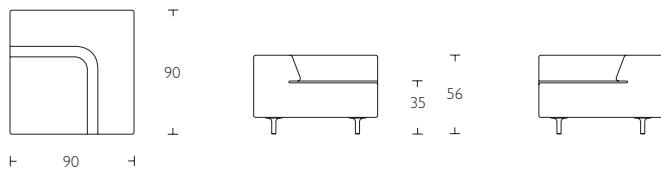

**Easy Block**  
Sofa system  
by Jean-Marie Massaud

## Easy Block Easy chair 90° Corner section

S Sits och rygg i kallskum svept med flamfiber. Klädsel i tyg eller läder. Trästomme med Nozag fjäder. Ben i krom.

En Seat and back in cold foam with flameproof fibre. Upholstered in fabric or leather. Wooden frame with Nozag spring system. Chromed legs.

## Easy Block Sofa 2-seater right or left section