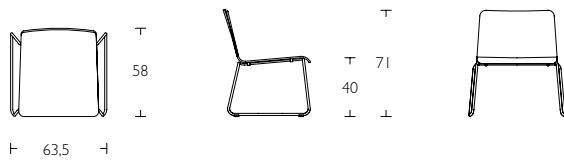

Mono Light
Barstool
by Ola Rune

Mono Light Stackable barstool

S Sits i formpressat trä. Vitlack, alt. klädd i tyg eller läder. Stativ i krom.

En Seat in laminated wood. White lacquered or upholstered in fabric or leather. Support in chrome.

Mono Light Barstool

Mono Light
Easy chair
by Ola Rune

Mono Light Stackable easy chair

S Sits i formpressat trä. Klädd i tyg eller läder. Stativ i krom.

En Seat in laminated wood. Upholstered in fabric or leather. Support in chrome.