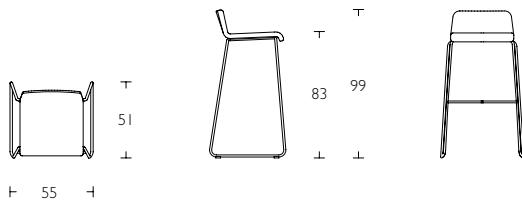

Mono Light
Barstool
by Ola Rune

Mono Light Stackable barstool

S Sits i formpressat trä. Vitlack, alt. klädd i tyg eller läder. Stativ i krom.

En Seat in laminated wood. White lacquered or upholstered in fabric or leather. Support in chrome.