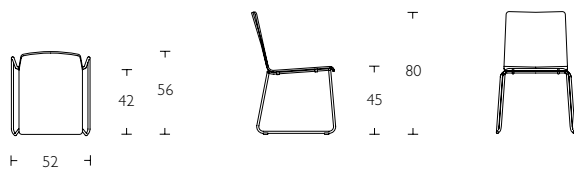

Mono Light Stackable chair & armchair

S Sits i formpressat trä. Vitlack alt. klädd i tyg eller läder. Stativ i krom.
En Seat in laminated wood. White lacquered or upholstered in fabric or leather. Support in chrome.

G Sitz aus formgepresstem Holz. Weiß lackiert bzw. mit Stoff- oder Lederbezug. Standfuß aus Chrom.

This product is available with all components approved by the Swan eco-label. For further information, visit www.offecct.se.

S Sits i formpressat trä. Vitlack alt. klädd i tyg eller läder. Stativ med armledare i krom.

En Seat in laminated wood. White lacquered or upholstered in fabric or leather. Support with armrests in chrome.

G Sitz aus formgepresstem Holz. Weiß lackiert bzw. mit Stoff- oder Lederbezug. Standfuß mit Armlehnen aus Chrom.

This product is available with all components approved by the Swan eco-label. For further information, visit www.offecct.se.