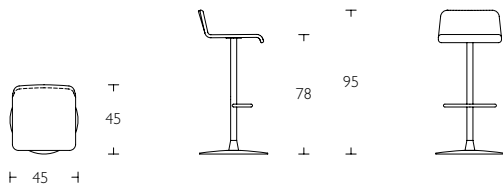

Mono Light Barstool