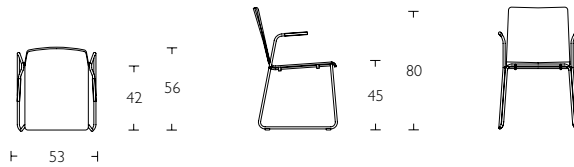

Mono Light Stackable chair & armchair

S Sits i formpressat trä. Vitlack alt. klädd i tyg eller läder. Stativ i krom.
En Seat in laminated wood. White lacquered or upholstered in fabric or leather. Support in chrome.

G Sitz aus formgepresstem Holz. Weiß lackiert bzw. mit Stoff- oder Lederbezug. Standfuß aus Chrom.

This product is available with all components approved by the Swan eco-label. For further information, visit www.offecct.se.

S Sits i formpressat trä. Vitlack alt. klädd i tyg eller läder. Stativ med armledare i krom.

En Seat in laminated wood. White lacquered or upholstered in fabric or leather. Support with armrests in chrome.

G Sitz aus formgepresstem Holz. Weiß lackiert bzw. mit Stoff- oder Lederbezug. Standfuß mit Armlehnen aus Chrom.

This product is available with all components approved by the Swan eco-label. For further information, visit www.offecct.se.