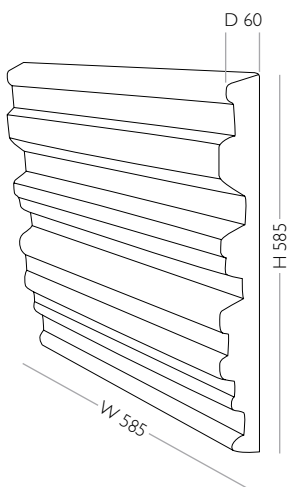

Skyline Soundwave panel

- S Skyline är en ljudabsorberande panel specialdesignad för lätta ljud i de övre frekvenserna (500 Hz och högre). Denna panel reducerar ljud som kan uppfattas som brusklor, såsom telefonsignaler och röster. Material: återvinningsbar polyesterfiber. Färg: Antracit, grå, grön och offwhite.
- En Skyline is designed to be used as lightweight sound absorber in the upper frequency range (500 Hz and above). This panel helps reducing disturbing reflections of environmental sounds such as voices, telephones etc. Material: recyclable moulded polyester fibre. Colours: Anthracite, grey, green and offwhite.
- G Ein schallabsorbierendes Paneel, speziell für leichte Geräusche in hohen Frequenzen (500 Hz und mehr). Dieses Paneel reduziert Geräusche, die häufig als Störquelle empfunden werden, wie Telefonsignale und Stimmen. Material: recycelbare Polyesterfaser. Farbe: Anthrazit, Grau, Grün und Gebrochenes Weiß.
-  This product is available with all components approved by the Swan eco-label. For further information, visit www.offecct.se.

Skyline Material

Anthracite

Grey

Offwhite

Green

Recyclable moulded polyester fibre.

The Swan Eco-Label

All parts incorporated in a product have to be approved by the Swan in order for the product to bear the Swan eco-label. The Swan is the official Nordic eco-label, and the logo demonstrates that a product is a good environmental choice. The Swan checks that the products fulfil certain criteria using methods such as samples from independent laboratories, certificates and control visits.