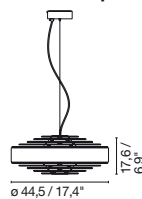

The interesting and innovative combination of materials – wood, glass and metal – is the distinguishing feature of Bosca. Subdued and elegant, this lamp filters the light through opal glass, creating a warm and balanced atmosphere.

Difusor compuesto de discos de cristal opal y estructura de madera de roble o wengué. / *Shade made of opal glass discs and structure in oak or wengue wood.*

3 x E27 75W / 3 x 20W E27 FBT

Bosca Susp.

Colección / Range: